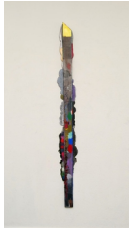

Katy Cowan

(two-by-four; hand and limit) Cut, 2019

Oil and enamel, graphite on cast aluminum

76 x 7 x 3 inches

193 x 17.8 x 7.6 cm