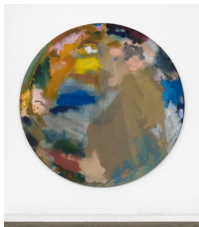

Philip Martin Gallery

Katy Cowan | Pamela Jorden: The Day in the Night

Gallery

Katy Cowan

(is, is; informal) Position, 2019

Oil and enamel, graphite on cast aluminum, braided rope

64 x 34 x 3 inches

162.6 x 86.4 x 7.6 cm

Katy Cowan

and dial and shift and phase and support, 2019

Oil and enamel, graphite on cast aluminum

66 1/2 x 23 1/2 x 61 inches

168.9 x 59.7 x 154.9 cm

Pamela Jorden

Spectra, 2019

Oil on linen

diameter 80 inches

diameter 203.2 cm

Katy Cowan

(landless) Position, 2019

Oil and enamel paint on cast aluminum

48 x 36 x 2 inches

121.9 x 91.4 x 5.1 cm

Pamela Jorden