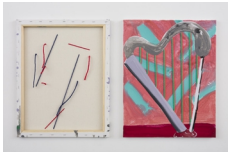

Philip Martin Gallery

Edgar Bryan, "Café Opera"

June 12, 2020

Edgar Bryan
Harp Study #1, 2020
Oil and yarn on canvas
each 20 x 16 in
each 50.8 x 40.6 cm

Edgar Bryan
Harp Study #2, 2020
Oil and yarn on canvas
each 20 x 16 in
each 50.8 x 40.6 cm

Edgar Bryan
Harp Study #3, 2020
Oil and yarn on canvas
each 20 x 16 in
each 50.8 x 40.6 cm

Edgar Bryan
Bucatini Fugue, 2020
Charcoal, acrylic and oil on canvas
76 x 64 in
193 x 162.6 cm

Edgar Bryan
Café Opera, 2020
Oil on canvas
76 x 64 in
193 x 162.6 cm