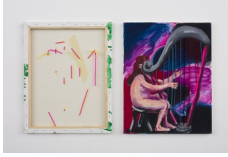

Philip Martin Gallery

Edgar Bryan, "Café Opera"

June 12, 2020

Edgar Bryan
Harp Study #1, 2020
Oil and yarn on canvas
each 20 x 16 in
each 50.8 x 40.6 cm

Edgar Bryan
Harp Study #2, 2020
Oil and yarn on canvas
each 20 x 16 in
each 50.8 x 40.6 cm

Edgar Bryan
Harp Study #3, 2020
Oil and yarn on canvas
each 20 x 16 in
each 50.8 x 40.6 cm

Edgar Bryan
Bucatini Fugue, 2020
Charcoal, acrylic and oil on canvas
76 x 64 in
193 x 162.6 cm

Edgar Bryan
Café Opera, 2020
Oil on canvas
76 x 64 in
193 x 162.6 cm